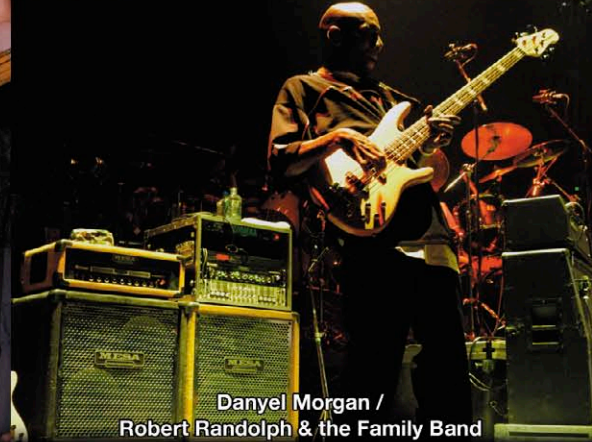

MESA BASS ARTISTS

David Desrosiers / Simple Plan

Sam Farrar / Phantom Planet

Dean Back / Theory of a Deadman

Pete Mosely / Yellowcard

Rhonda Smith / Prince

Matt Ridenour / Hawthorne Heights

Dave Luetkenhoelter / Kutless

Abby Travis / The Bangles

Blasko / Ozzy

Kai Stephens / HARD-Fi

Robbie Harrington / Dierks Bentley

Two-ToneTommy / My Morning Jacket

Danyl Morgan / Robert Randolph & the Family Band

Mike D'Antonio / Killswitch Engage

Juan Nelson / Ben Harper

Milo DeCruz / Duncan Sheik

Seth Watts / Over It

Bruce Hughes / Bob Schneider
The Resentments

Sean Anderson / Finger Eleven

Ben Kenney / Incubus

John Campbell / Lamb of God

Tad Kinchla / Blues Traveller