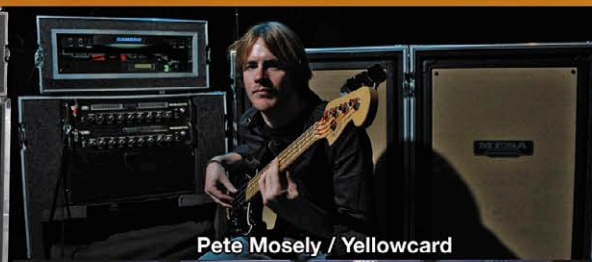

MESA BASS ARTISTS

David Desrosiers / Simple Plan

Sam Farrar / Phantom Planet

Dean Back / Theory of a Deadman

Pete Mosely / Yellowcard

Rhonda Smith / Prince

Matt Ridenour / Hawthorne Heights

Dave Luetkenhoelter / Kutless