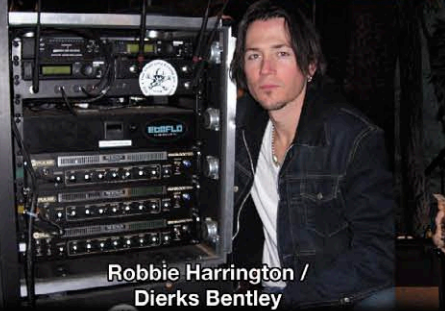

Matt Ridenour / Hawthorne Heights

Dave Luetkenhoelter / Kutless

Kai Stephens / HARD-Fi

Two-ToneTommy / My Morning Jacket

Milo DeCruz / Duncan Sheik

Robbie Harrington / Dierks Bentley